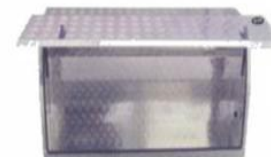

Product No.: TBA2-1457

Dimensions: 1450L*500D*700Hmm

\$ 925.00

Incl GST

Universal Tray Side Toolbox

Features: Full opening door with hydraulic struts. Stainless steel piano hinge with adjustable & lockable 'T' type latches. 2.5mm checker alloy construction.

Product No.: TBA6-957

Dimensions: 900L*500D*700Hmm

\$ 710.00

Incl GST

Universal Tray Side Toolbox

Features: Full opening door with hydraulic struts. Stainless steel piano hinge with adjustable & lockable 'T' type latches. 2.5mm checker alloy construction.

Product No.: TBA6-1257

Dimensions: 1210L*500D*700Hmm

\$ 810.00

Incl GST

Universal Tray Side Toolbox

Features: Full opening door with hydraulic struts. Stainless steel piano hinge with adjustable & lockable 'T' type latches. 2.5mm checker alloy construction.